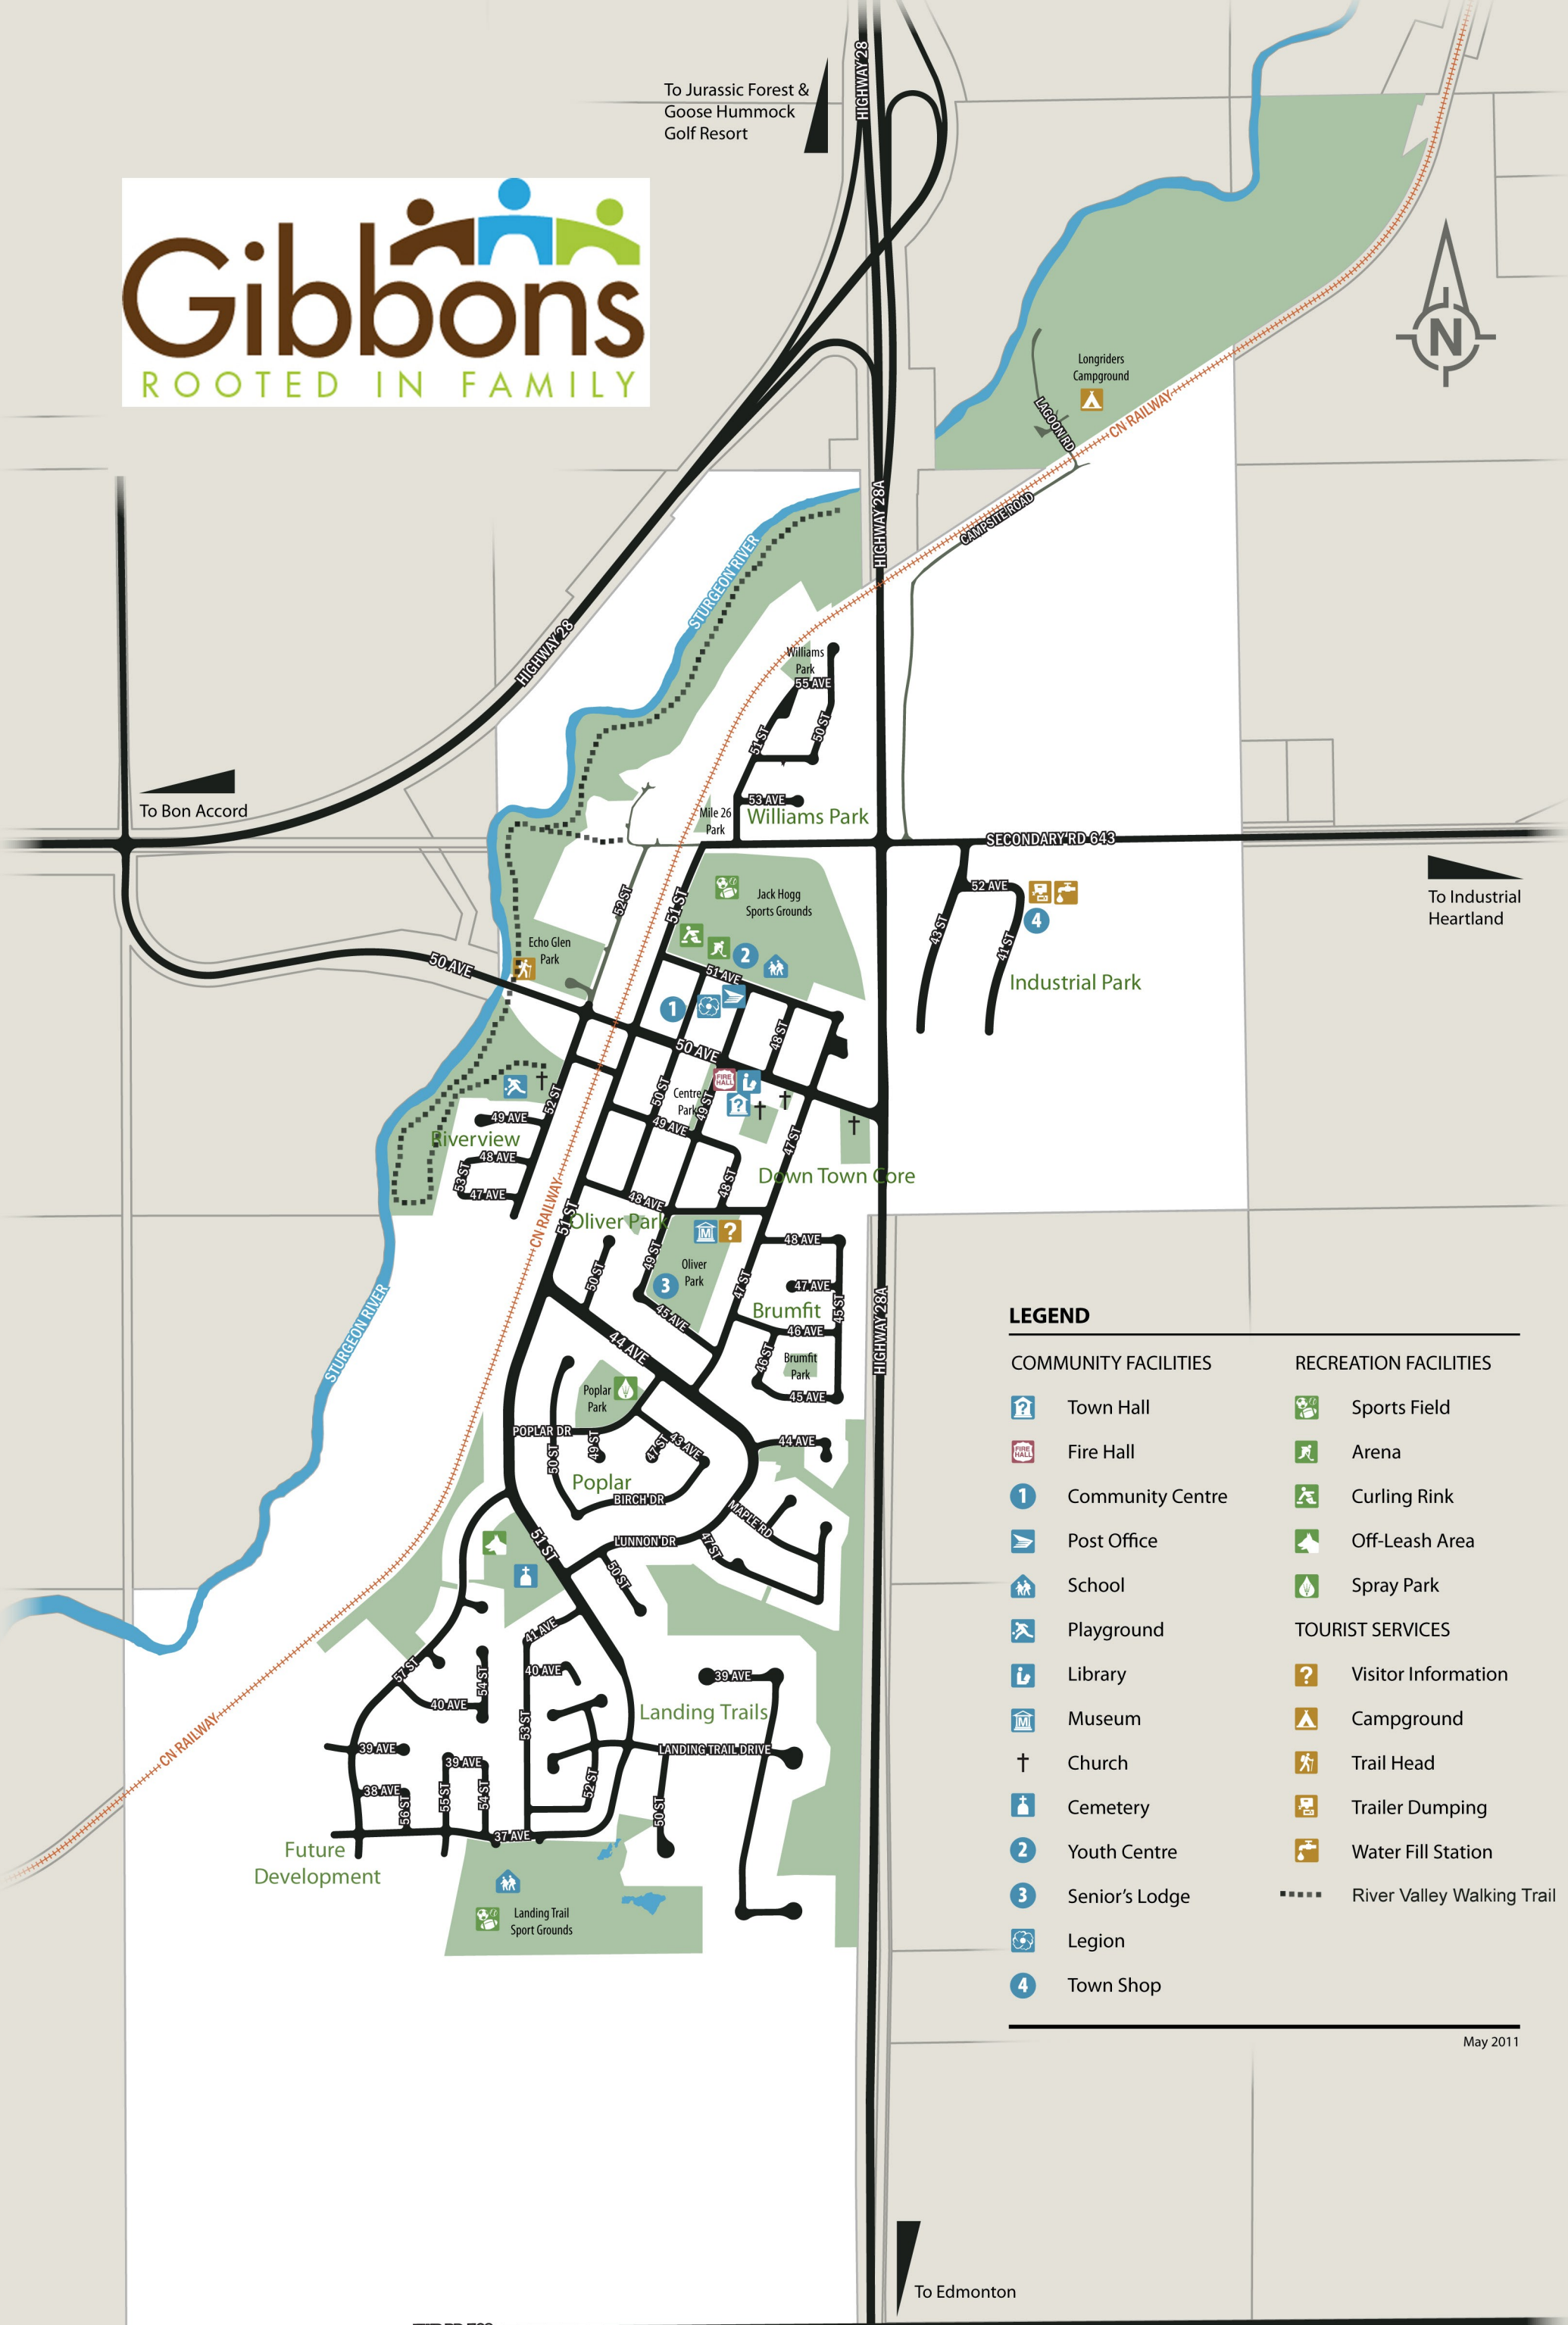

To Jurassic Forest & Goose Hummock Golf Resort

To Bon Accord

To Industrial Heartland

LEGEND

COMMUNITY FACILITIES

- Town Hall
- Fire Hall
- Community Centre
- Post Office
- School
- Playground
- Library
- Museum
- Church
- Cemetery
- Youth Centre
- Senior's Lodge
- Legion
- Town Shop

RECREATION FACILITIES

- Sports Field
- Arena
- Curling Rink
- Off-Leash Area
- Spray Park

TOURIST SERVICES

- Visitor Information
- Campground
- Trail Head
- Trailer Dumping
- Water Fill Station

River Valley Walking Trail

To Edmonton

TWP RD 560