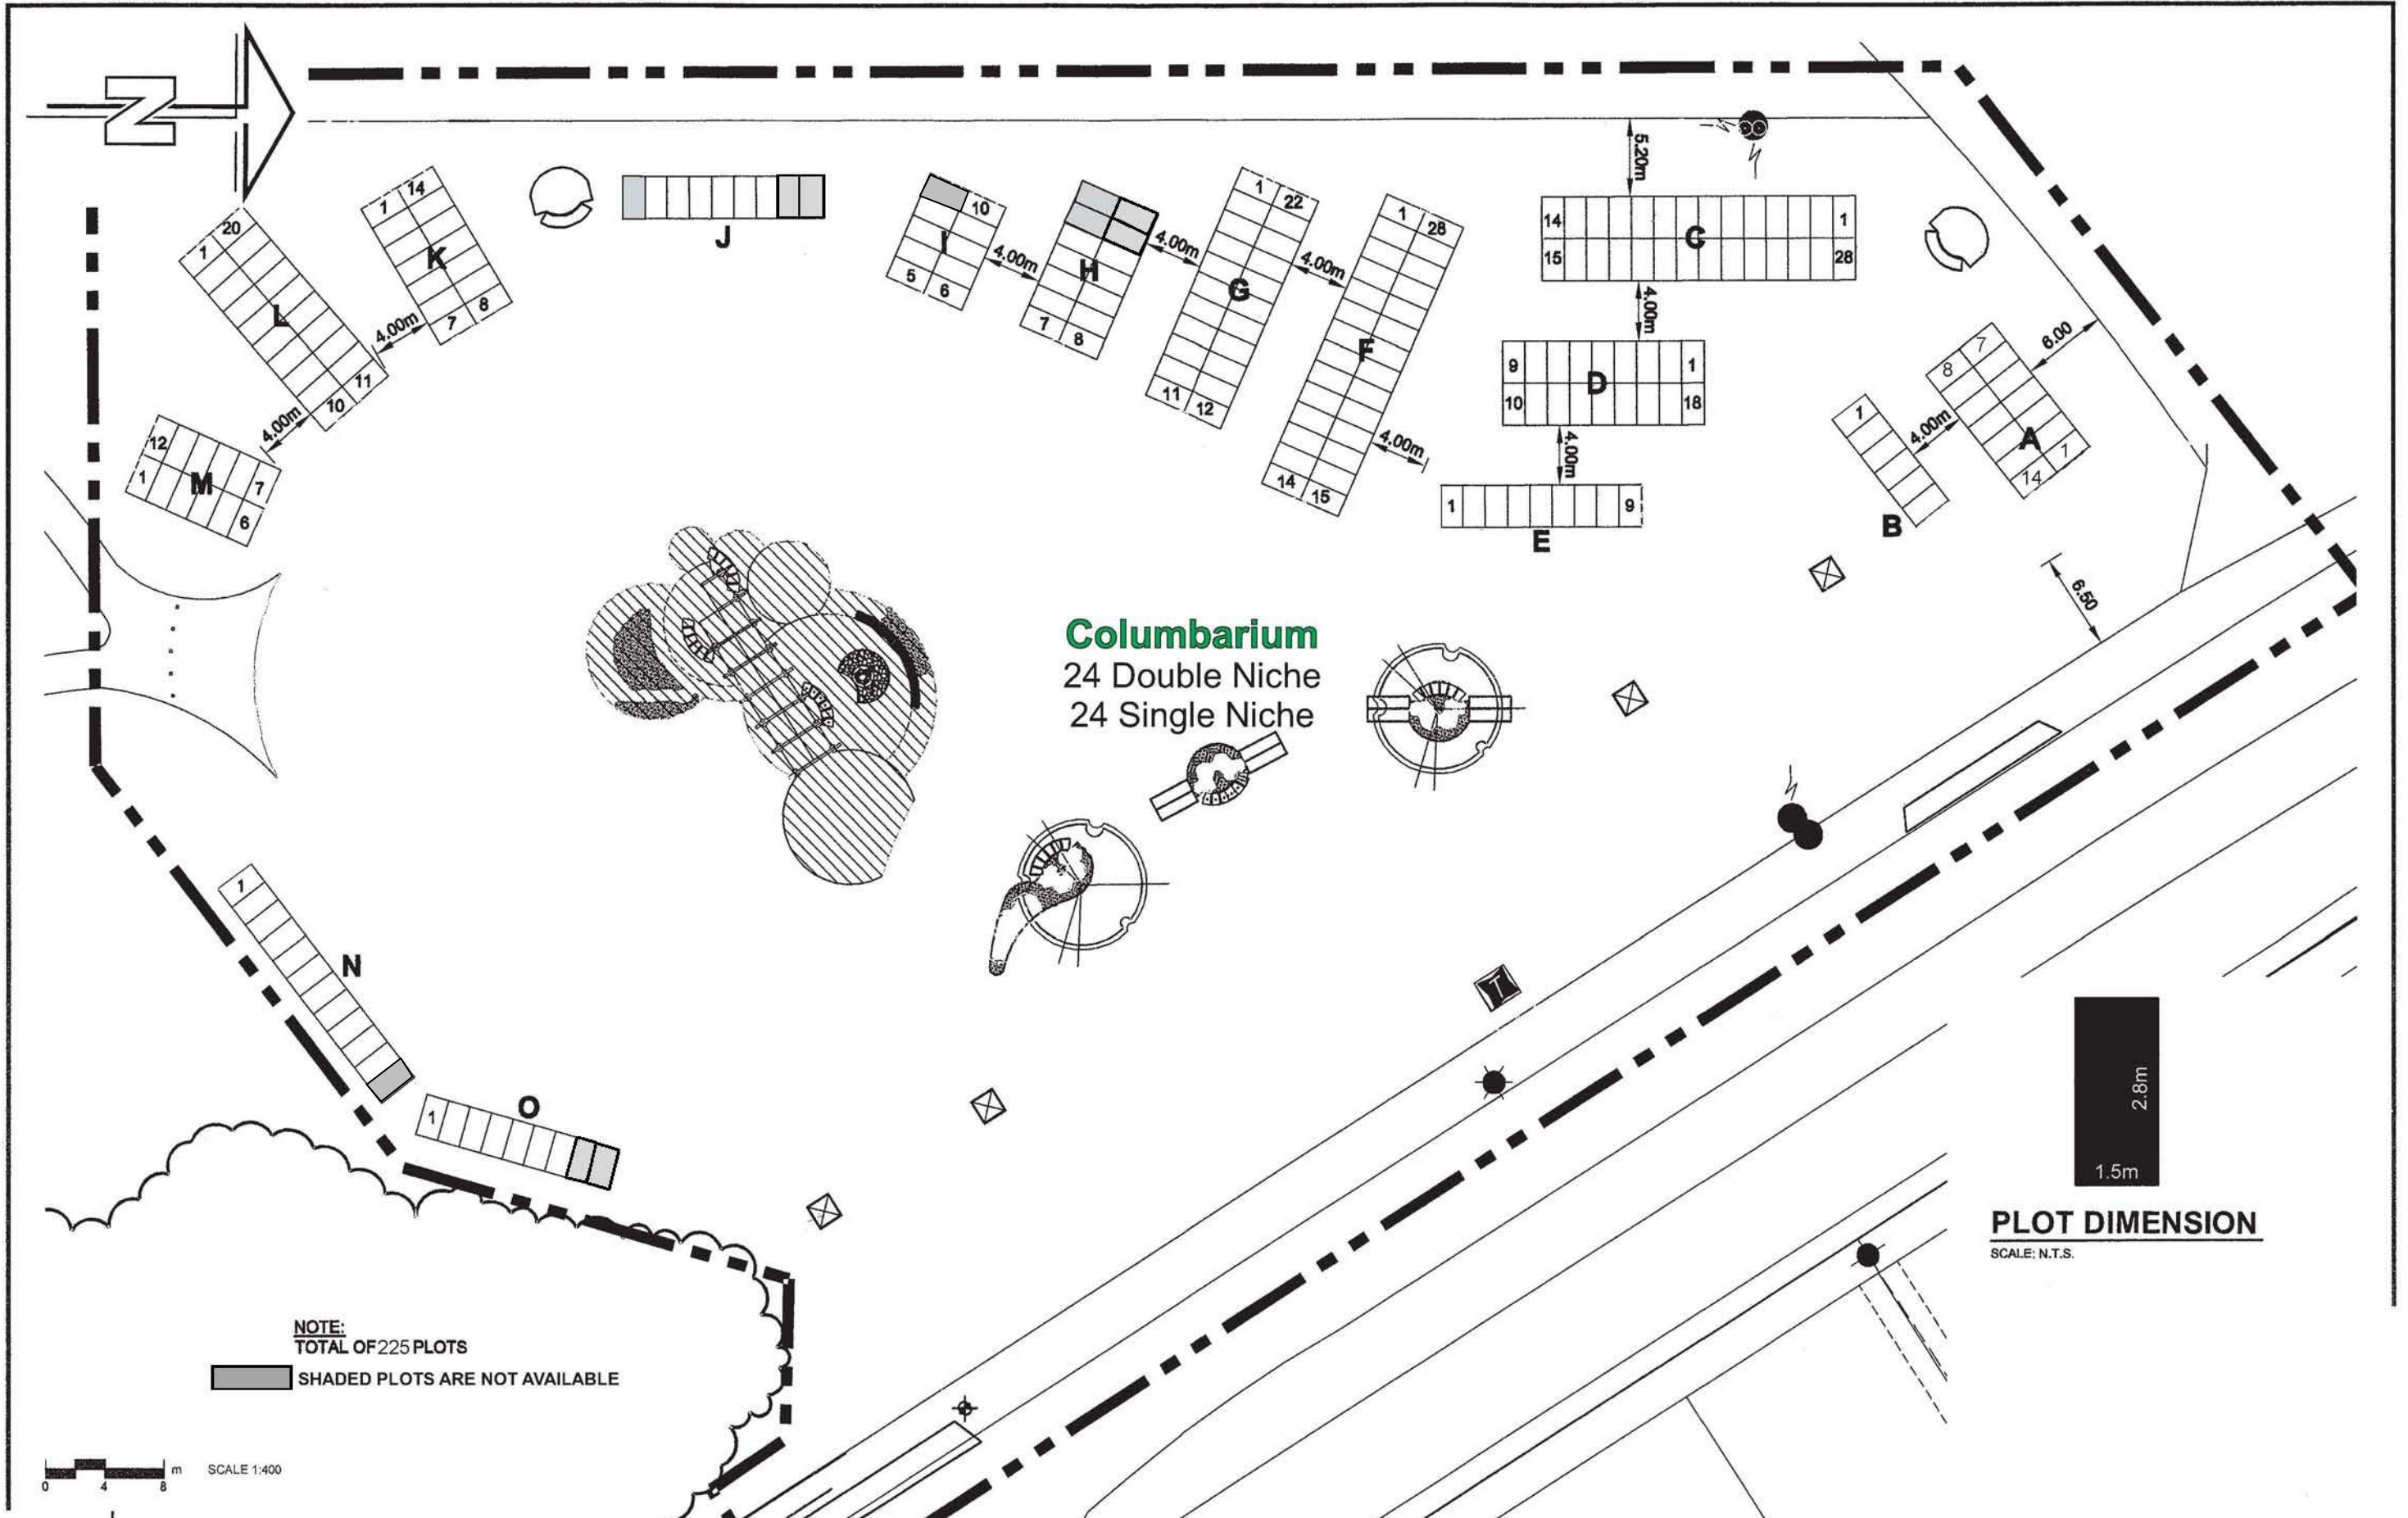

# Gibbons Memorial Gardens

**Columbarium**  
 24 Double Niche  
 24 Single Niche

**NOTE:**  
 TOTAL OF 225 PLOTS  
 SHADED PLOTS ARE NOT AVAILABLE